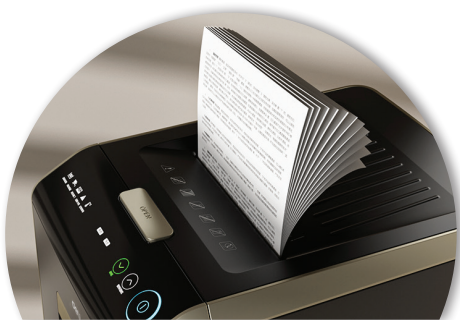

**T089  
AUTO FEED**

Extraordinary  
Office Assistant

Two Mode Option

150 sheets  
large capacity

Touch Panel

Cross Cut

### Automatic Paper Shredder For Large Office

<b>Model:</b>	T089
Material	Plastic & Metal
Color	Black
Shredding Capacity(70g)	12 sheets(Manual) 150 sheets (Auto)
Continuous shredding time	60min
Carton capacity	32L
Cutting width	4*12mm
Shred paper with nails	Yes
Shred discs and Credit cards	No
Noise	≤60dB
Option	Two Mode
Display	Touch Panel
Start-Stop	Auto
N.W	17KG

## Dual shredding mode design