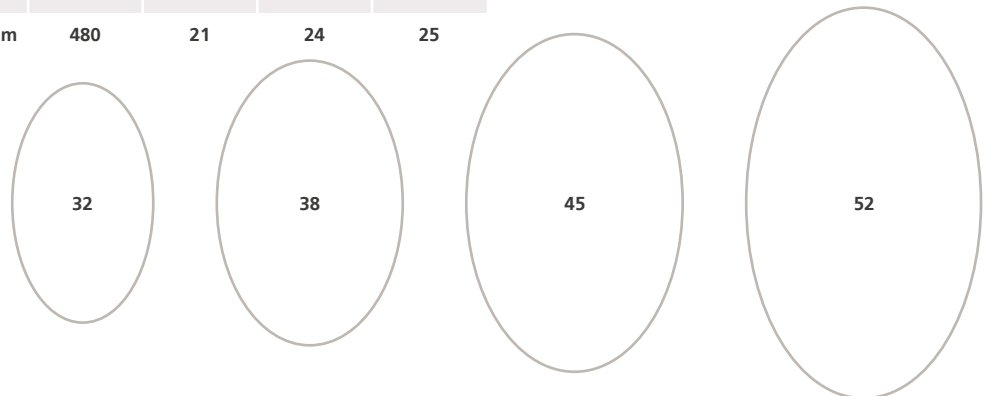

RENZ Plastic Combs - A4 - Oval - with locking clips

Comb Diameter Ø	Comb Diameter Ø	Max. book thickness⁽¹⁾	Max. sheets⁽¹⁾	No. of rings US-Pitch	No. of rings Europ-Pitch	Pieces per box
32.0 mm	1 1/4"	28.0 mm	280	21	24	25
38.0 mm	1 1/2"	34.0 mm	340	21	24	25
45.0 mm	1 3/4"	41.0 mm	410	21	24	25
52.0 mm	2"	48.0 mm	480	21	24	25