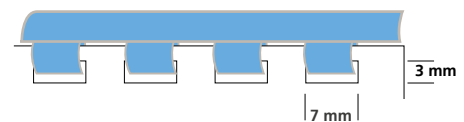

EUROP-pitch

24 rings in A4