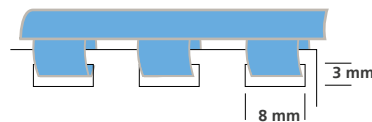

Available pitches:

US-pitch

21 rings in A4